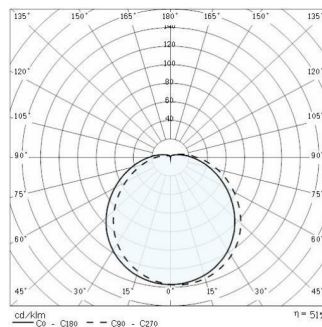

AURA 28

Part number	001081
Lampholder:	E27
Light Source:	INCANDESCENT LAMPS (A60)
Wattage:	1x75 W
Finish:	BK-81 / Black / Textured
Insulation class:	II
Degree of protection:	IP44
IK-J-xxIP:	IK09 10J xx7
Optic:	SYMMETRIC EXTRA WIDE REFLECTOR
Ta MIN luminaire:	-30°
Ta MAX luminaire:	35°

Photometric data

Technical drawings